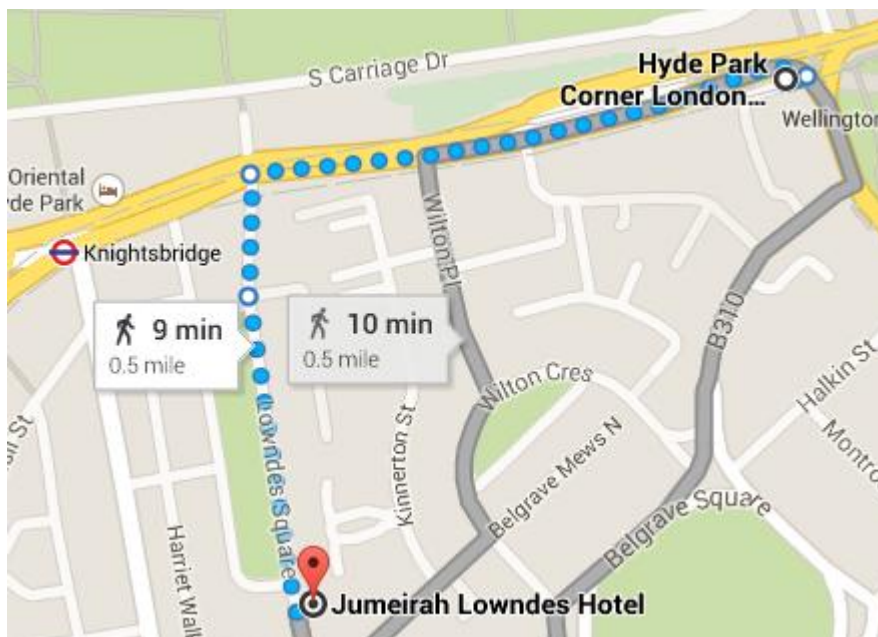

## Walking directions from **Knightsbridge Tube Station**

When you leave the station head northeast on Brompton Road toward Knightsbridge.

Turn right onto Sloan Street and continue your walk for 0.1 mile.

Then turn left onto Harriet Street and after 240ft turn right onto Lowndes Square, stay on the Lowndes Square and the hotel will be on your left.

## Walking directions from **Hyde Park Corner Tube Station**

When you leave the station head east on Lanesborough Place toward Knightsbridge.

Turn left onto Knightsbridge and continue your walk for 0.3 mile.

Then turn left onto William Street and continue onto Lowndes Square. The hotel will be situated on your left.