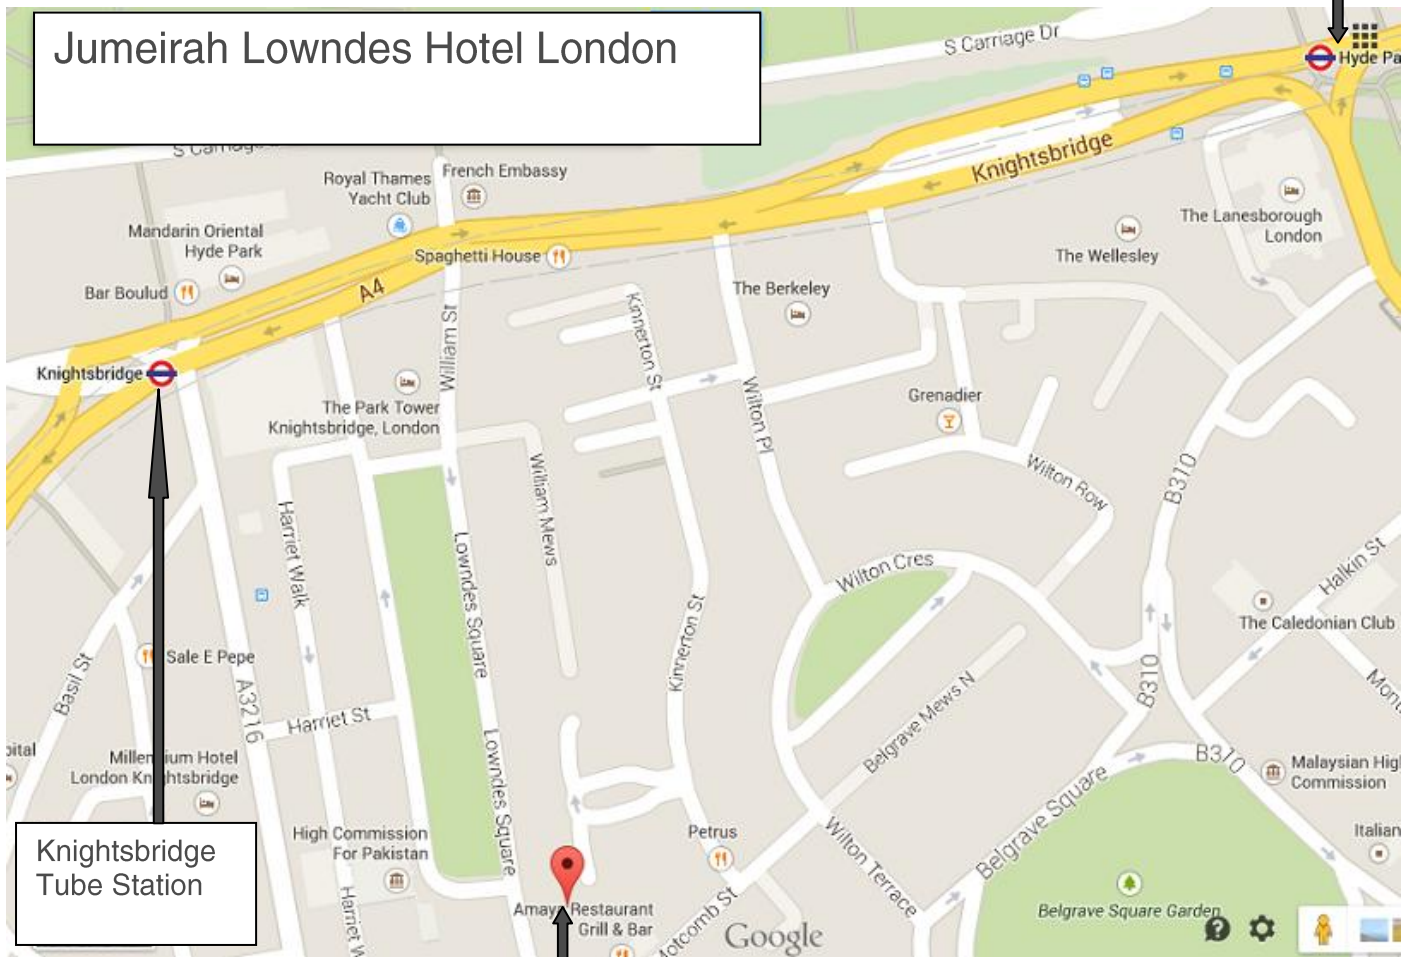

Directions to Jumeirah Lowndes Hotel

Jumeirah Lowndes Hotel

21 Lowndes Street

SW1X 9ES London

Tel.: 020 7823 1234

Email: JLHinfo@jumeirah.com

Hyde Park Corner Tube Station

Jumeirah Lowndes Hotel London

Knightsbridge
Tube Station

Jumeirah Lowndes Hotel

BY TUBE: Closest London Underground stations are: Knightsbridge and Hyde Park Corner

BY RAIL: Closest Train station is London Victoria

Accommodation in the area: if you are interested in booking alternative accommodation in the area, please check the following link for the best prices available

<http://www.laterooms.com/en/p12293/k17210391_sw1x-9es-hotels.aspx>