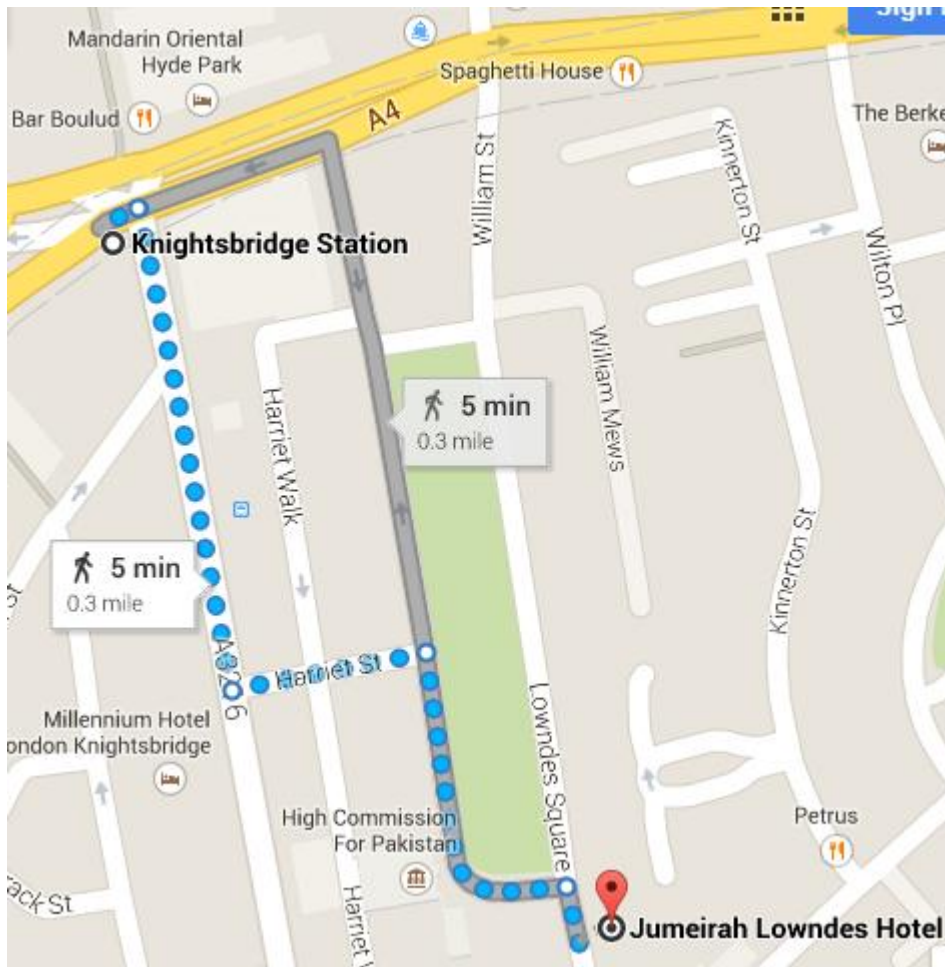

Jumeirah Lowndes Hotel

**BY TUBE:** Closest London Underground stations are: Knightsbridge and Hyde Park Corner

**BY RAIL:** Closest Train station is London Victoria

**Accommodation in the area:** if you are interested in booking alternative accommodation in the area, please check the following link for the best prices available

## Walking directions from **Knightsbridge Tube Station**

When you leave the station head northeast on Brompton Road toward Knightsbridge.

Turn right onto Sloan Street and continue your walk for 0.1 mile.

Then turn left onto Harriet Street and after 240ft turn right onto Lowndes Square, stay on the Lowndes Square and the hotel will be on your left.

Then turn left onto William Street and continue onto Lowndes Square. The hotel will be situated on your left.