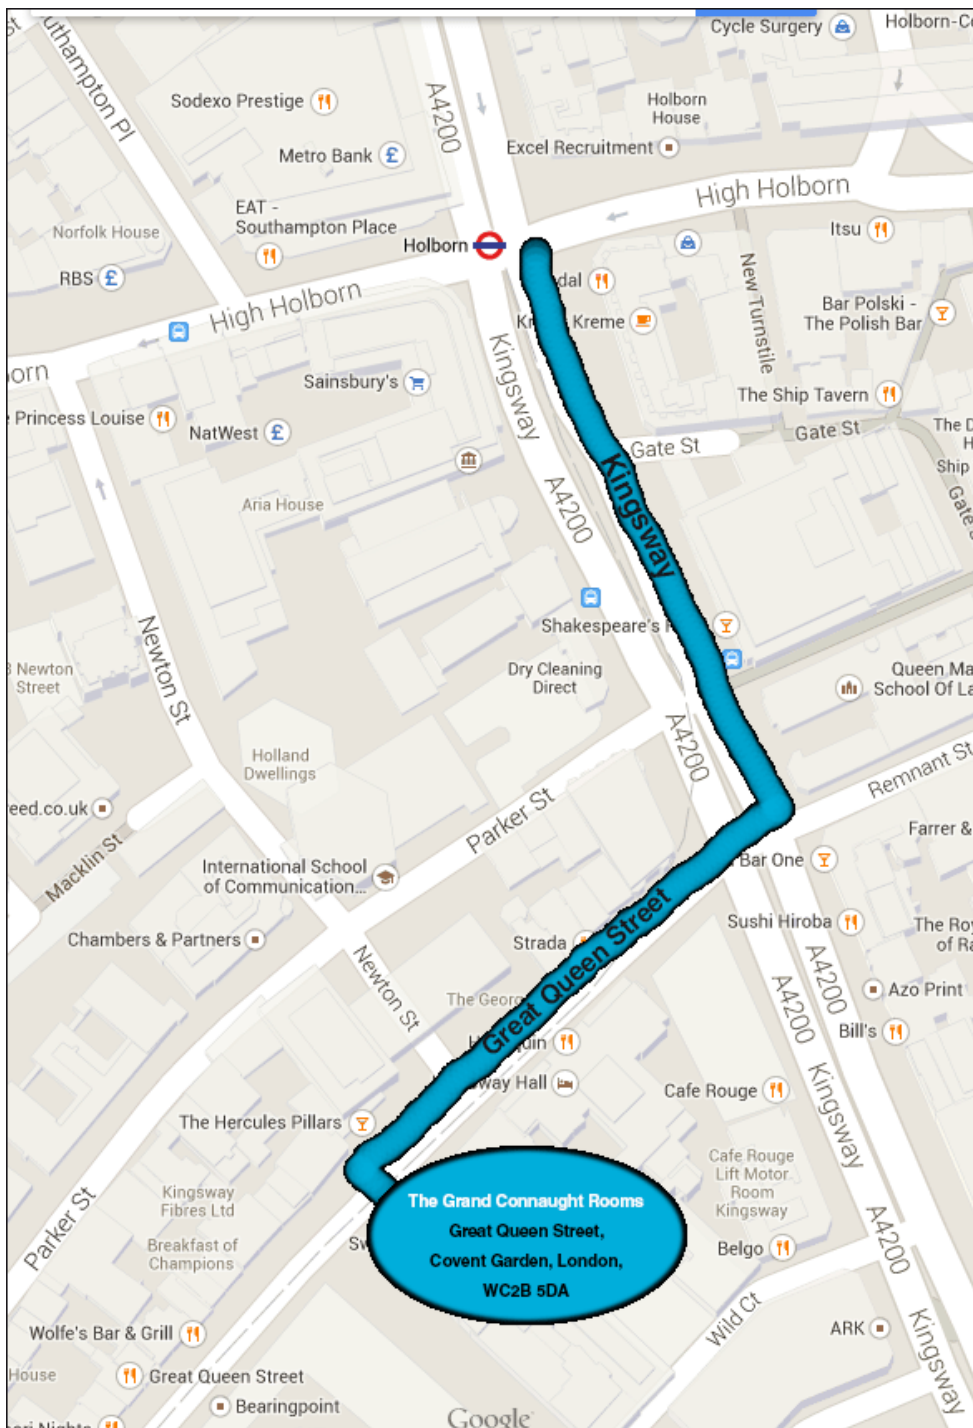

Two closest underground stations are: **Holborn** (Central and Picadilly Lines) and **Covent Garden** (Picadilly Line).

**A** Grand Connaught Rooms

**B** Covent Garden Tube Station

**C** Holborn Tube Station

### Walking directions from Holborn

- When you leave the underground station turn left onto High Holborn
- Then take the first turn left onto Kingsway and continue your walk for 4 minutes
- Turn right onto Great Queen Street and continue walking for 1 minute
- Grand Connaught Rooms will be located on your left

### By rail

- London Euston, Kings Cross and St Pancras International stations are under a thirty minute walk from the venue or a short taxi ride
- Kings Cross station is just three stops away on the London Underground's Piccadilly line
- Other London's mainline stations, including London Blackfriars, London Charing Cross and Farringdon are easily reached by the Underground network