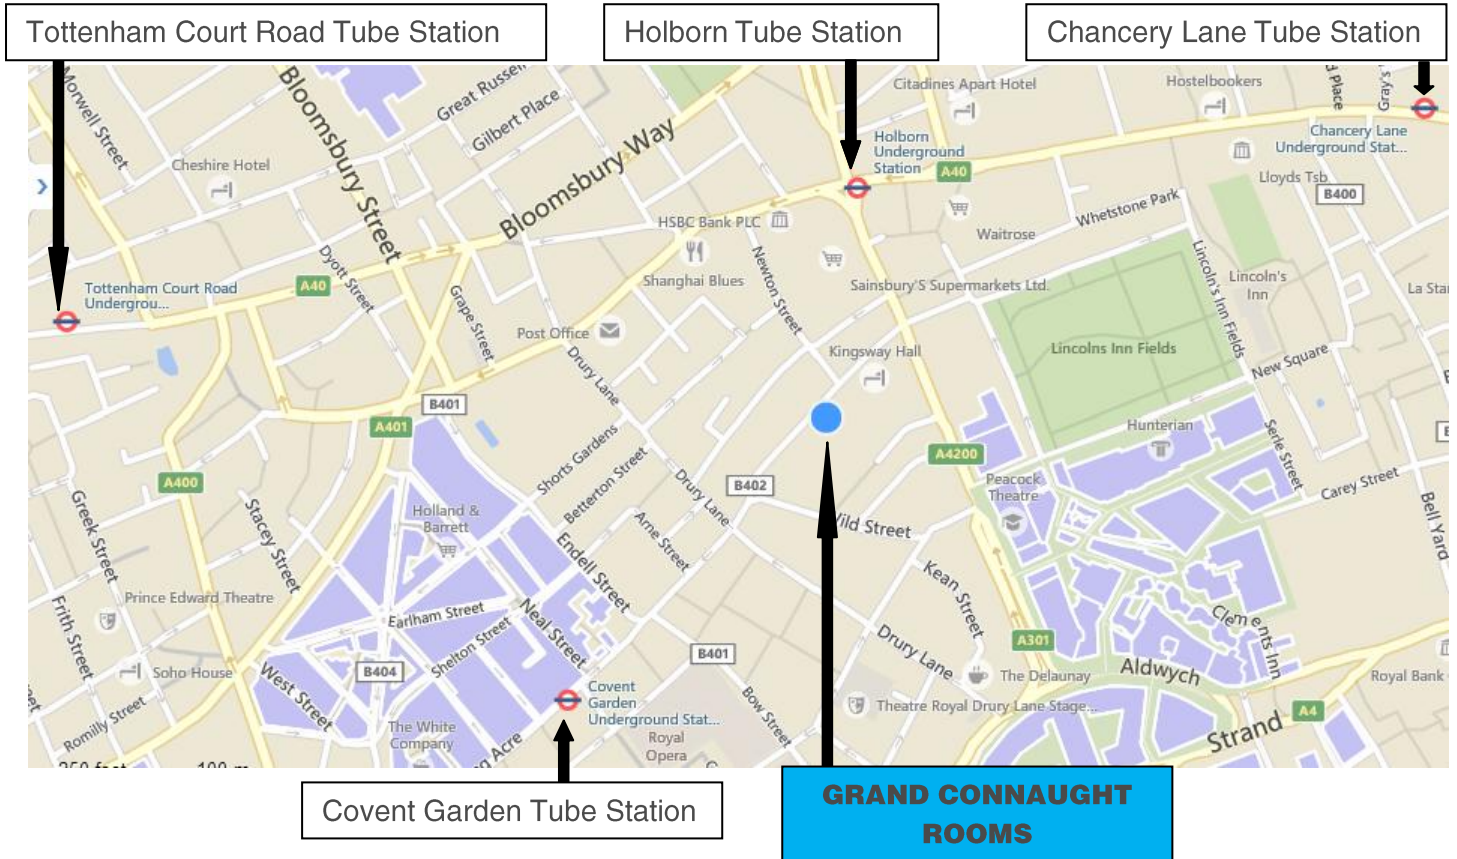

# Grand Connaught Rooms

61-65 Great Queen Street  
London, WC2B 5DA  
Tel: +44 (0) 20 7405 7811

<http://www.grandconnaughtrooms.com>

**Grand Connaught Rooms** are located in Central London with fast transport links in every direction. The venue is just a short stroll to four tube stations, three major train stations and many buses.

Two closest underground stations are: **Holborn** (Central and Picadilly Lines) and **Covent Garden** (Picadilly Line).

**A** Grand Connaught Rooms

**B** Covent Garden Tube Station

**C** Holborn Tube Station

### Walking directions from Holborn

- When you leave the underground station turn left onto High Holborn
- Then take the first turn left onto Kingsway and continue your walk for 4 minutes
- Turn right onto Great Queen Street and continue walking for 1 minute
- Grand Connaught Rooms will be located on your left

### By rail

- London Euston, Kings Cross and St Pancras International stations are under a thirty minute walk from the venue or a short taxi ride
- Kings Cross station is just three stops away on the London Underground's Piccadilly line
- Other London's mainline stations, including London Blackfriars, London Charing Cross and Farringdon are easily reached by the Underground network