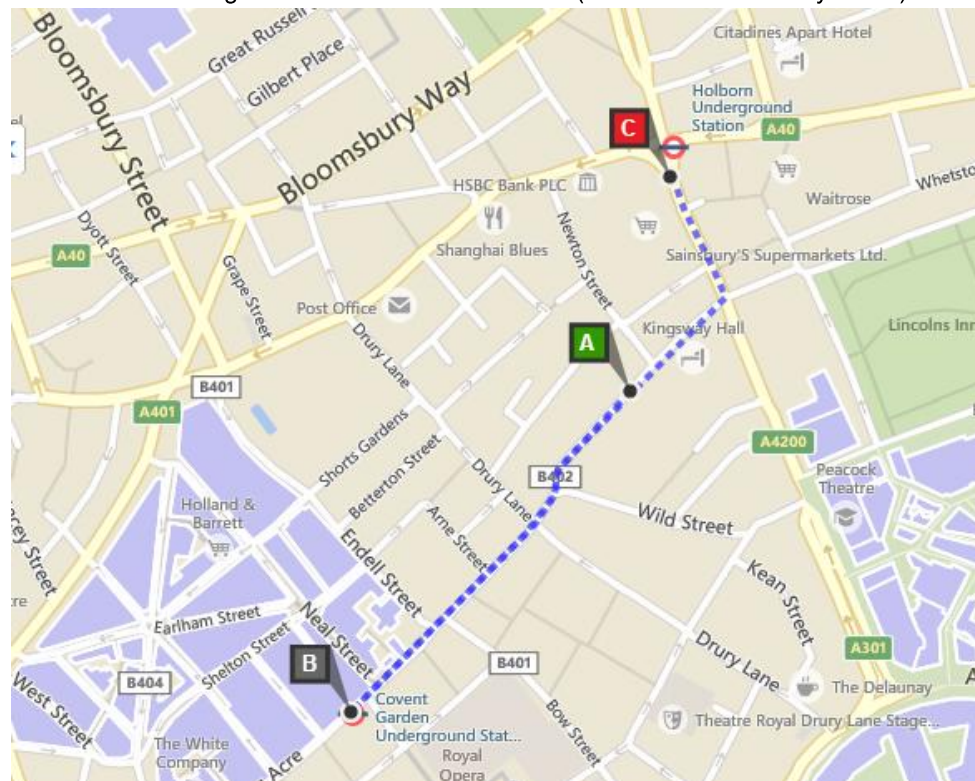

Two closest underground stations are: **Holborn** (Central and Picadilly Lines) and **Covent Garden** (Picadilly Line).

**A** Grand Connaught Rooms

**B** Covent Garden Tube Station

**C** Holborn Tube Station

### Walking directions from Holborn

- When you leave the underground station turn left onto High Holborn
- Then take the first turn left onto Kingsway and continue your walk for 4 minutes
- Turn right onto Great Queen Street and continue walking for 1 minute
- Grand Connaught Rooms will be located on your left

### By rail

- London Euston, Kings Cross and St Pancras International stations are under a thirty minute walk from the venue or a short taxi ride
- Kings Cross station is just three stops away on the London Underground's Piccadilly line
- Other London's mainline stations, including London Blackfriars, London Charing Cross and Farringdon are easily reached by the Underground network

### By air

- Nearest airport: London Heathrow
- London Heathrow International airport is 18 miles away
- All of London's international and domestic airports have excellent links into central London